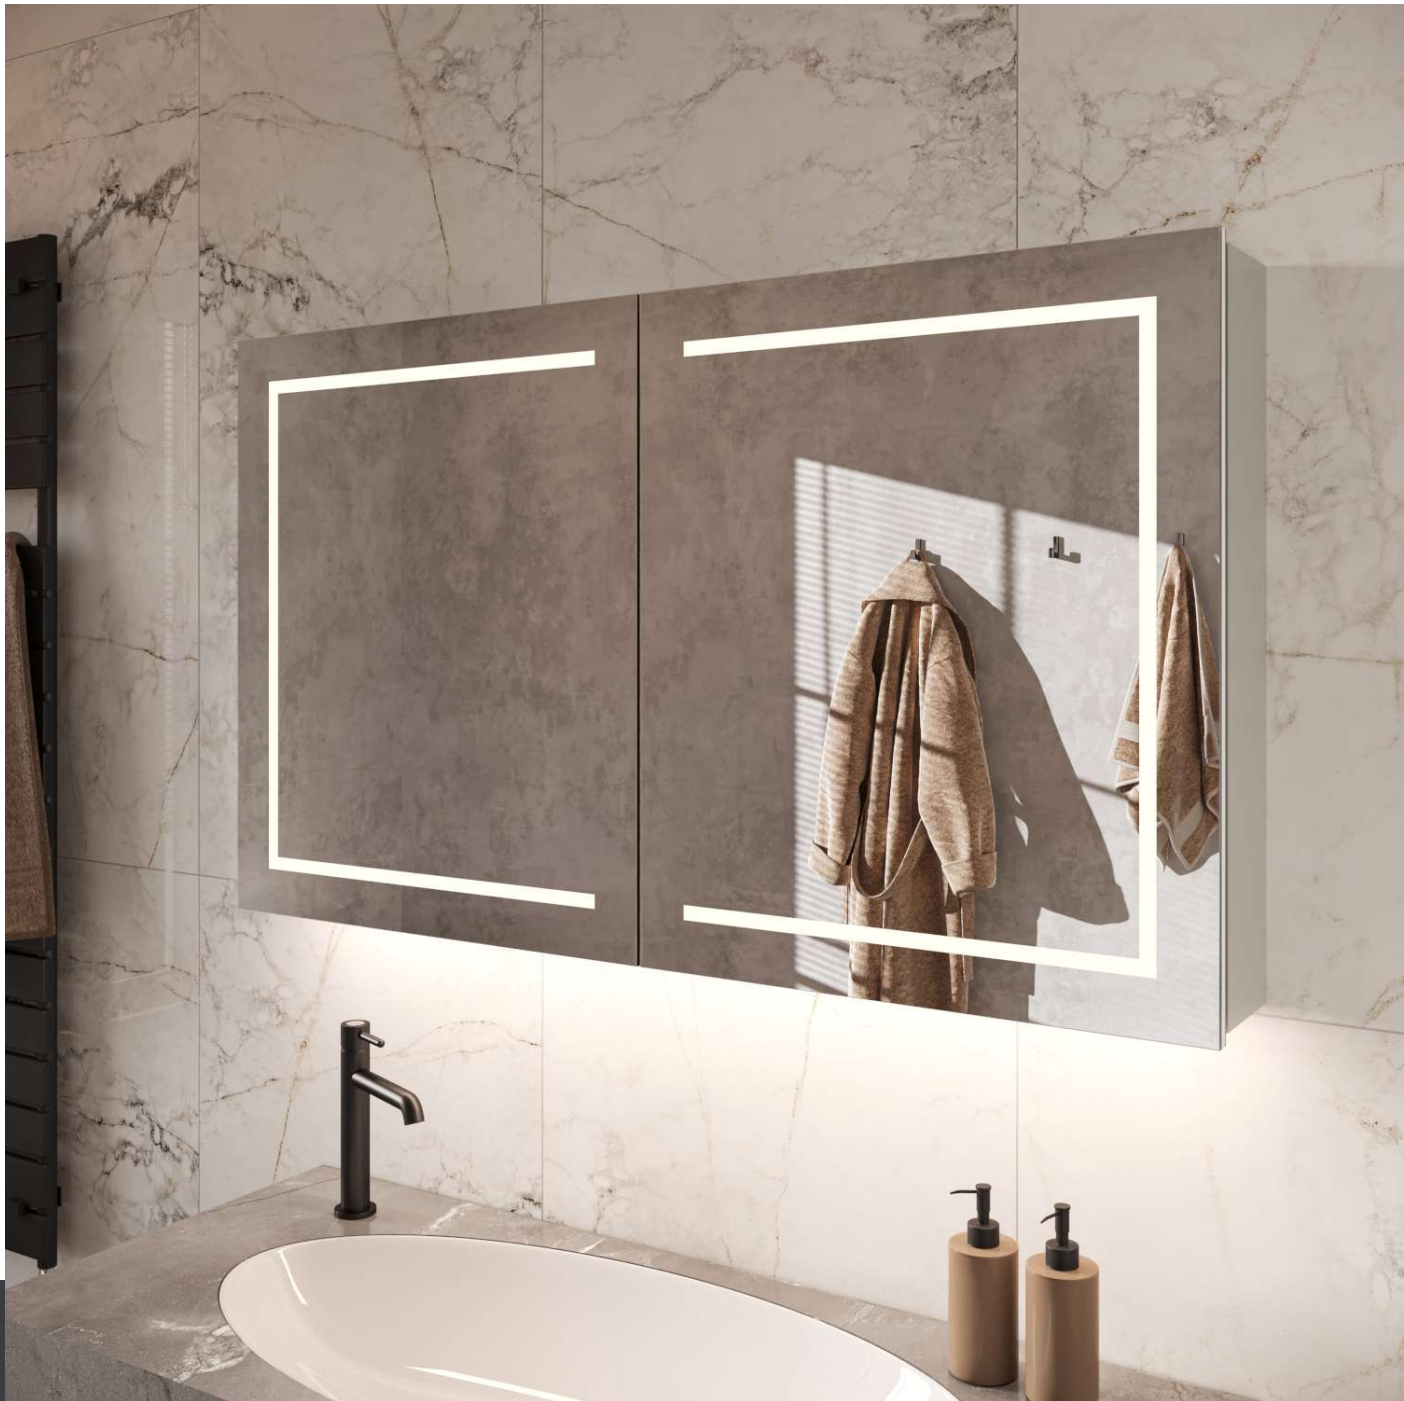

2000C series

49

Sizes (wxh)	60x70 / 80x70 / 100x70 / 120x70 / 140x70 / 160x70 cm
Chassis	full aluminium
LED type	direct + indirect, 24V, 120 LEDs/m, 4000K
Dimming function	X
Demister	✓
230V socket	✓ 2 pieces
USB	✓ 4 pieces
Sensor switch	✓ for LED light and heating
Accessory magnet	✓
IP44	✓