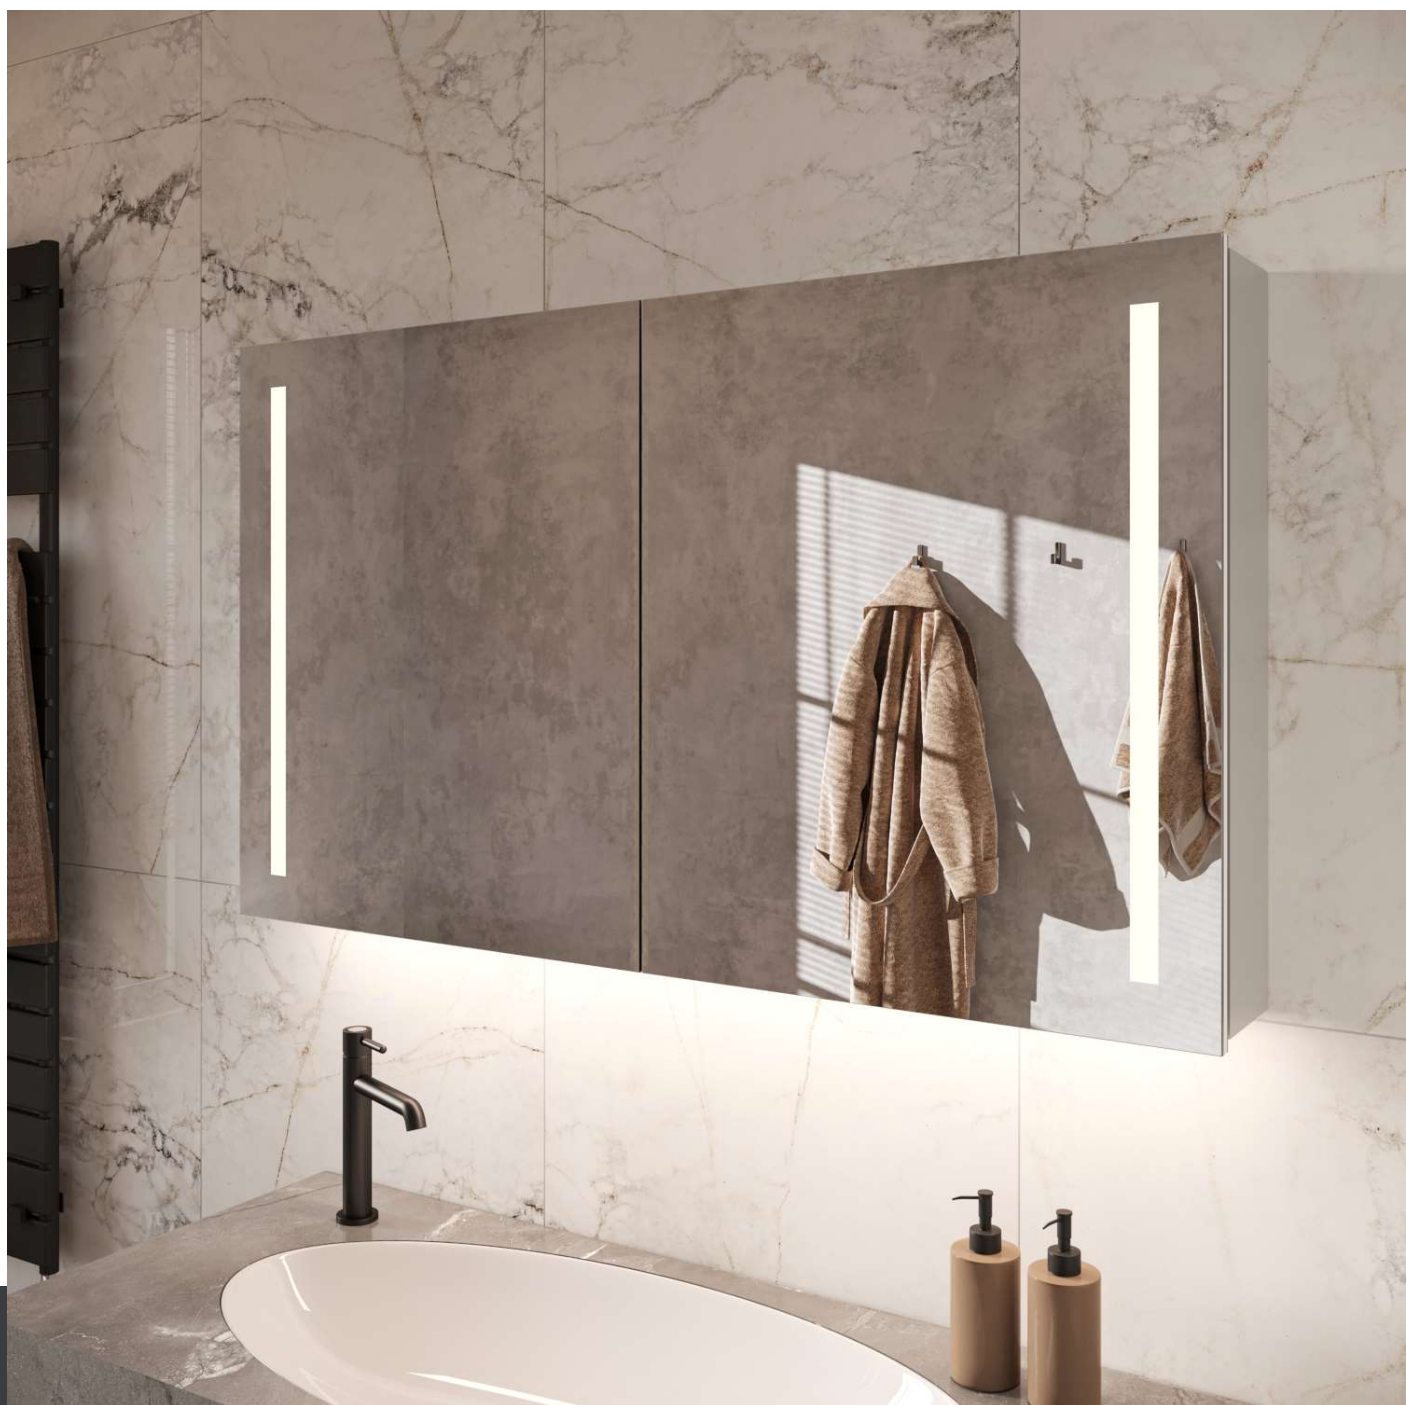

2000A series

47

Sizes (wxh)	60x70 / 80x70 / 100x70 / 120x70 / 140x70 / 160x70 cm
Chassis	full aluminium
LED type	direct+indirect, 24V, 120 LEDs/m, 4000K
Dimming function	X
Demister	✓
230V socket	✓ 2 pieces
USB	✓ 4 pieces
Sensor switch	✓ for LED light and heating
Accessory magnet	✓
IP44	✓