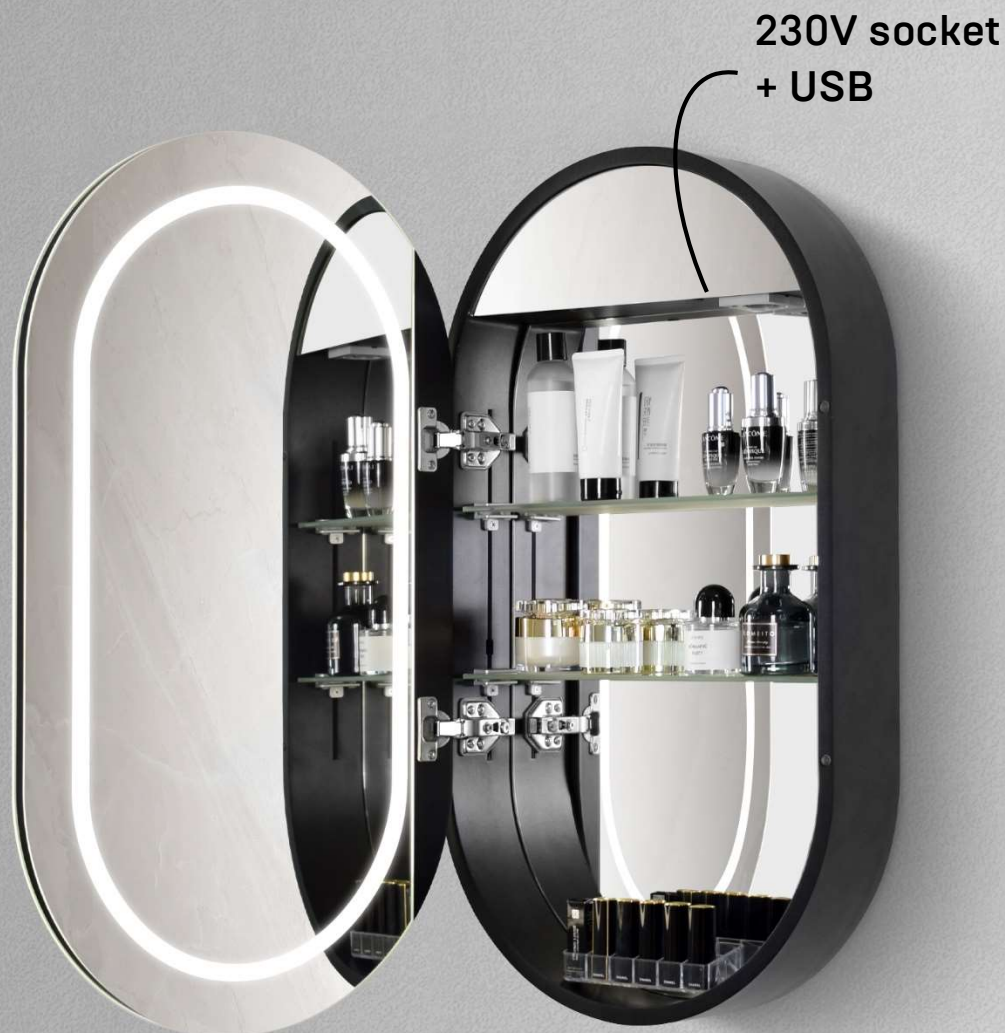

200 series

43

Sizes (wxh)	45x90 / 50x100 cm
Chassis	full aluminium, matt black
LED type	direct, 24V, 120 LEDs/m, 4000K
Dimming function	X
Demister	✓
230V socket	✓
USB	✓
Sensor switch	✓ for LED light and heating
Accessory magnet	✓
IP44	✓