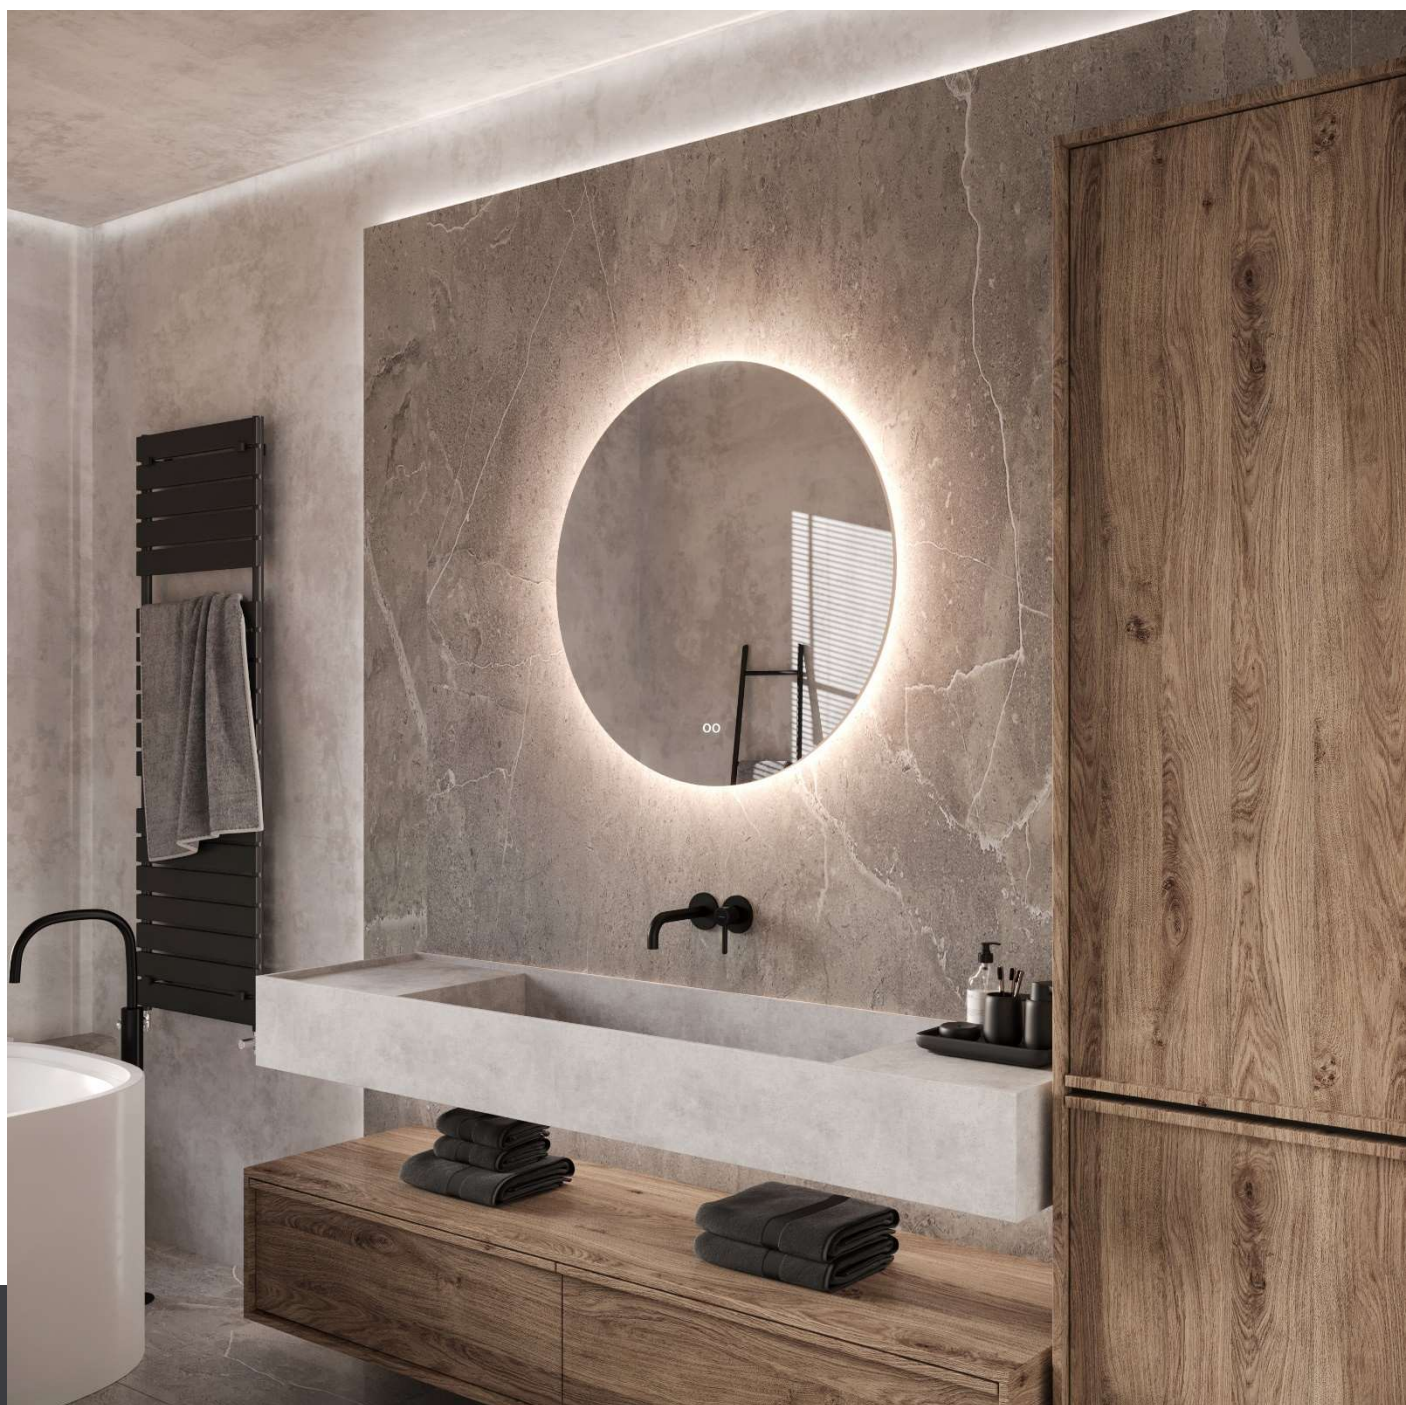

7020 series

5

Sizes (wxh)

LED type

24V

Dimming function

Color change

Demister

Switch LED light

Switch demister

IP44

60 / 70 / 80 / 90 / 100 / 110 / 120 / 130 / 140 cm

indirect, 120 LEDs/m, 2700K-6400K

✓

✓

✓ 2700K-6400K

✓

✓ touch sensor

✓ touch sensor

✓