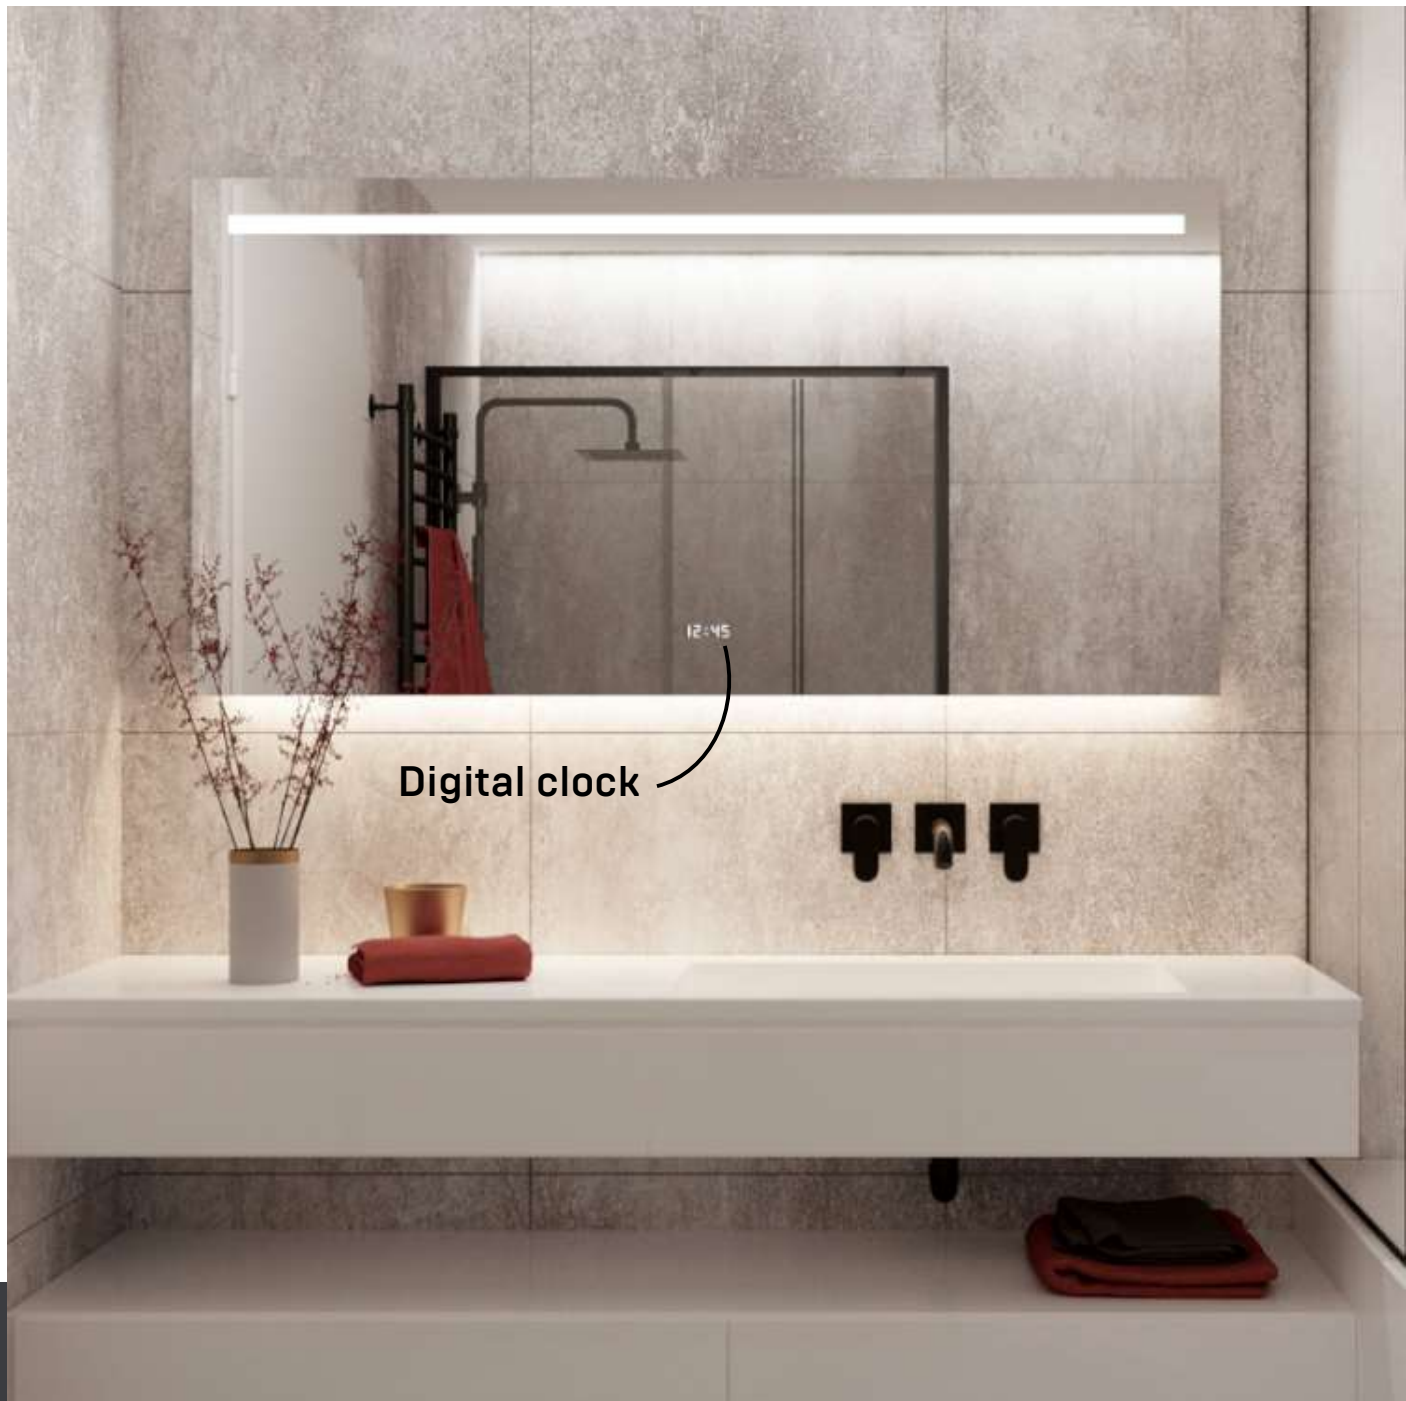

C4030 series

31

Sizes (wxh)	80x70 / 90x70 / 100x70 / 120x70 / 140x70 / 160x70 / 180x70 cm
LED type	direct + indirect, 120 LEDs/m, 4000K
24V	✓
Dimming function	✓
Color change	x
Demister	✓
Digital clock	✓
Switch LED light	✓ touch sensor
Switch demister	✓ rocker switch
IP44	✓